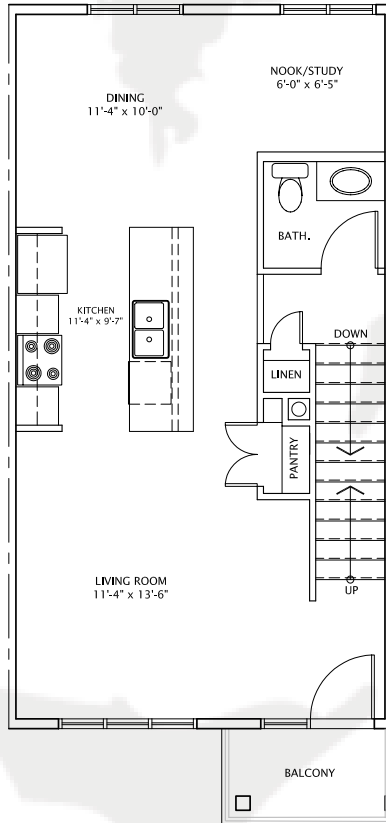

## Unit B's Kitchen Options

**KITCHEN LAYOUT - OPTION 3**  
626 SQ. FT

NOTE: Information provided above is conceptual only. Final Layouts of purchased homes are according to final blue prints may change without notice