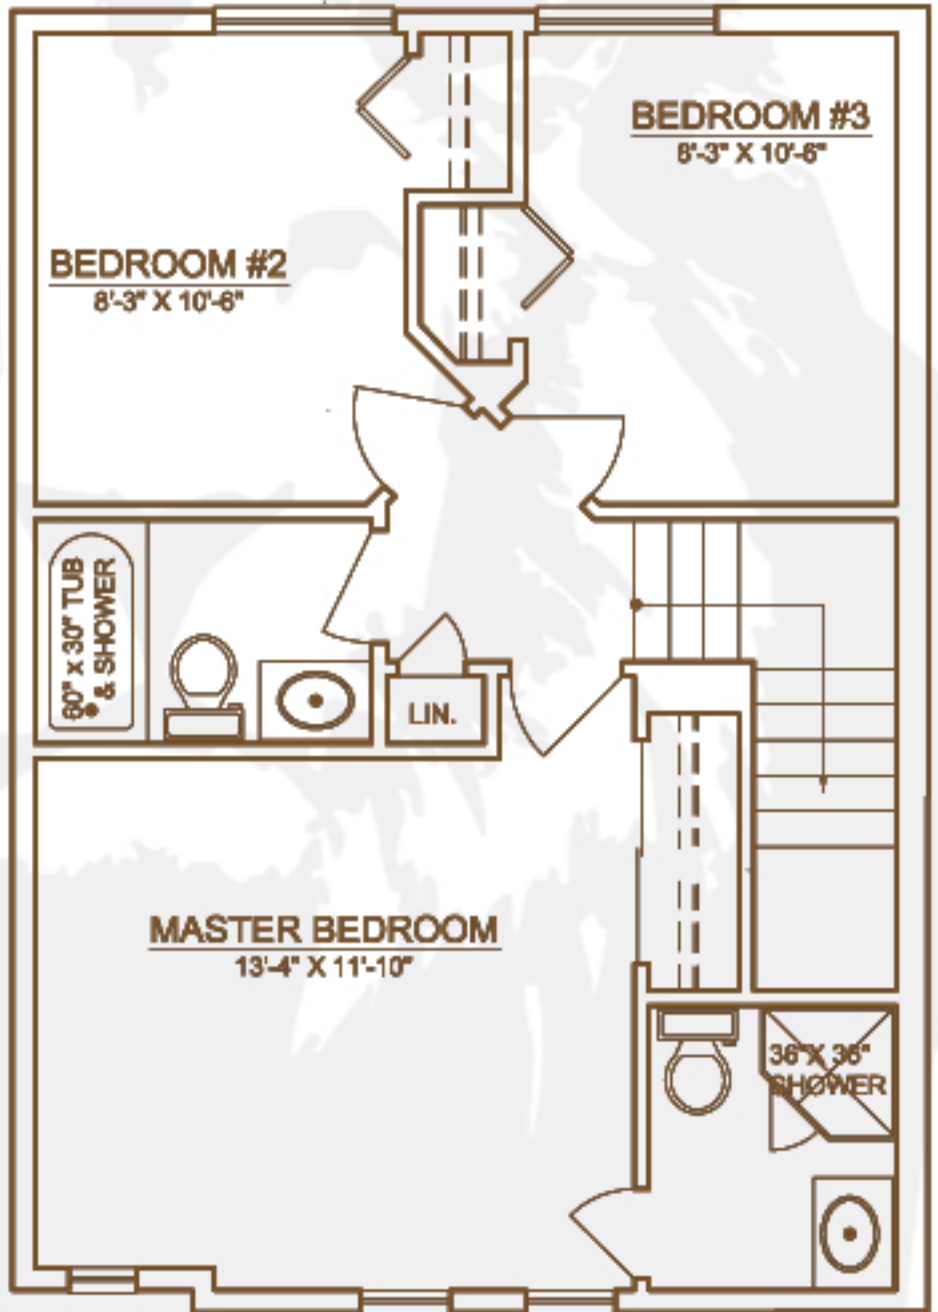

UPPER FLOOR

Type #3

580 SQ ft.

- 3 BEDROOMS
- 2 FULL BATHS

PLEASE NOTE:

ALL FLOOR PLANS ARE FOR ILLUSTRATION PURPOSES AND ARE SUBJECT TO CHANGE WITHOUT NOTICE. PLEASE CONSULT WITH REPRESENTATIVE FOR EXACT SPECIFICATIONS AS PER BLUEPRINTS.